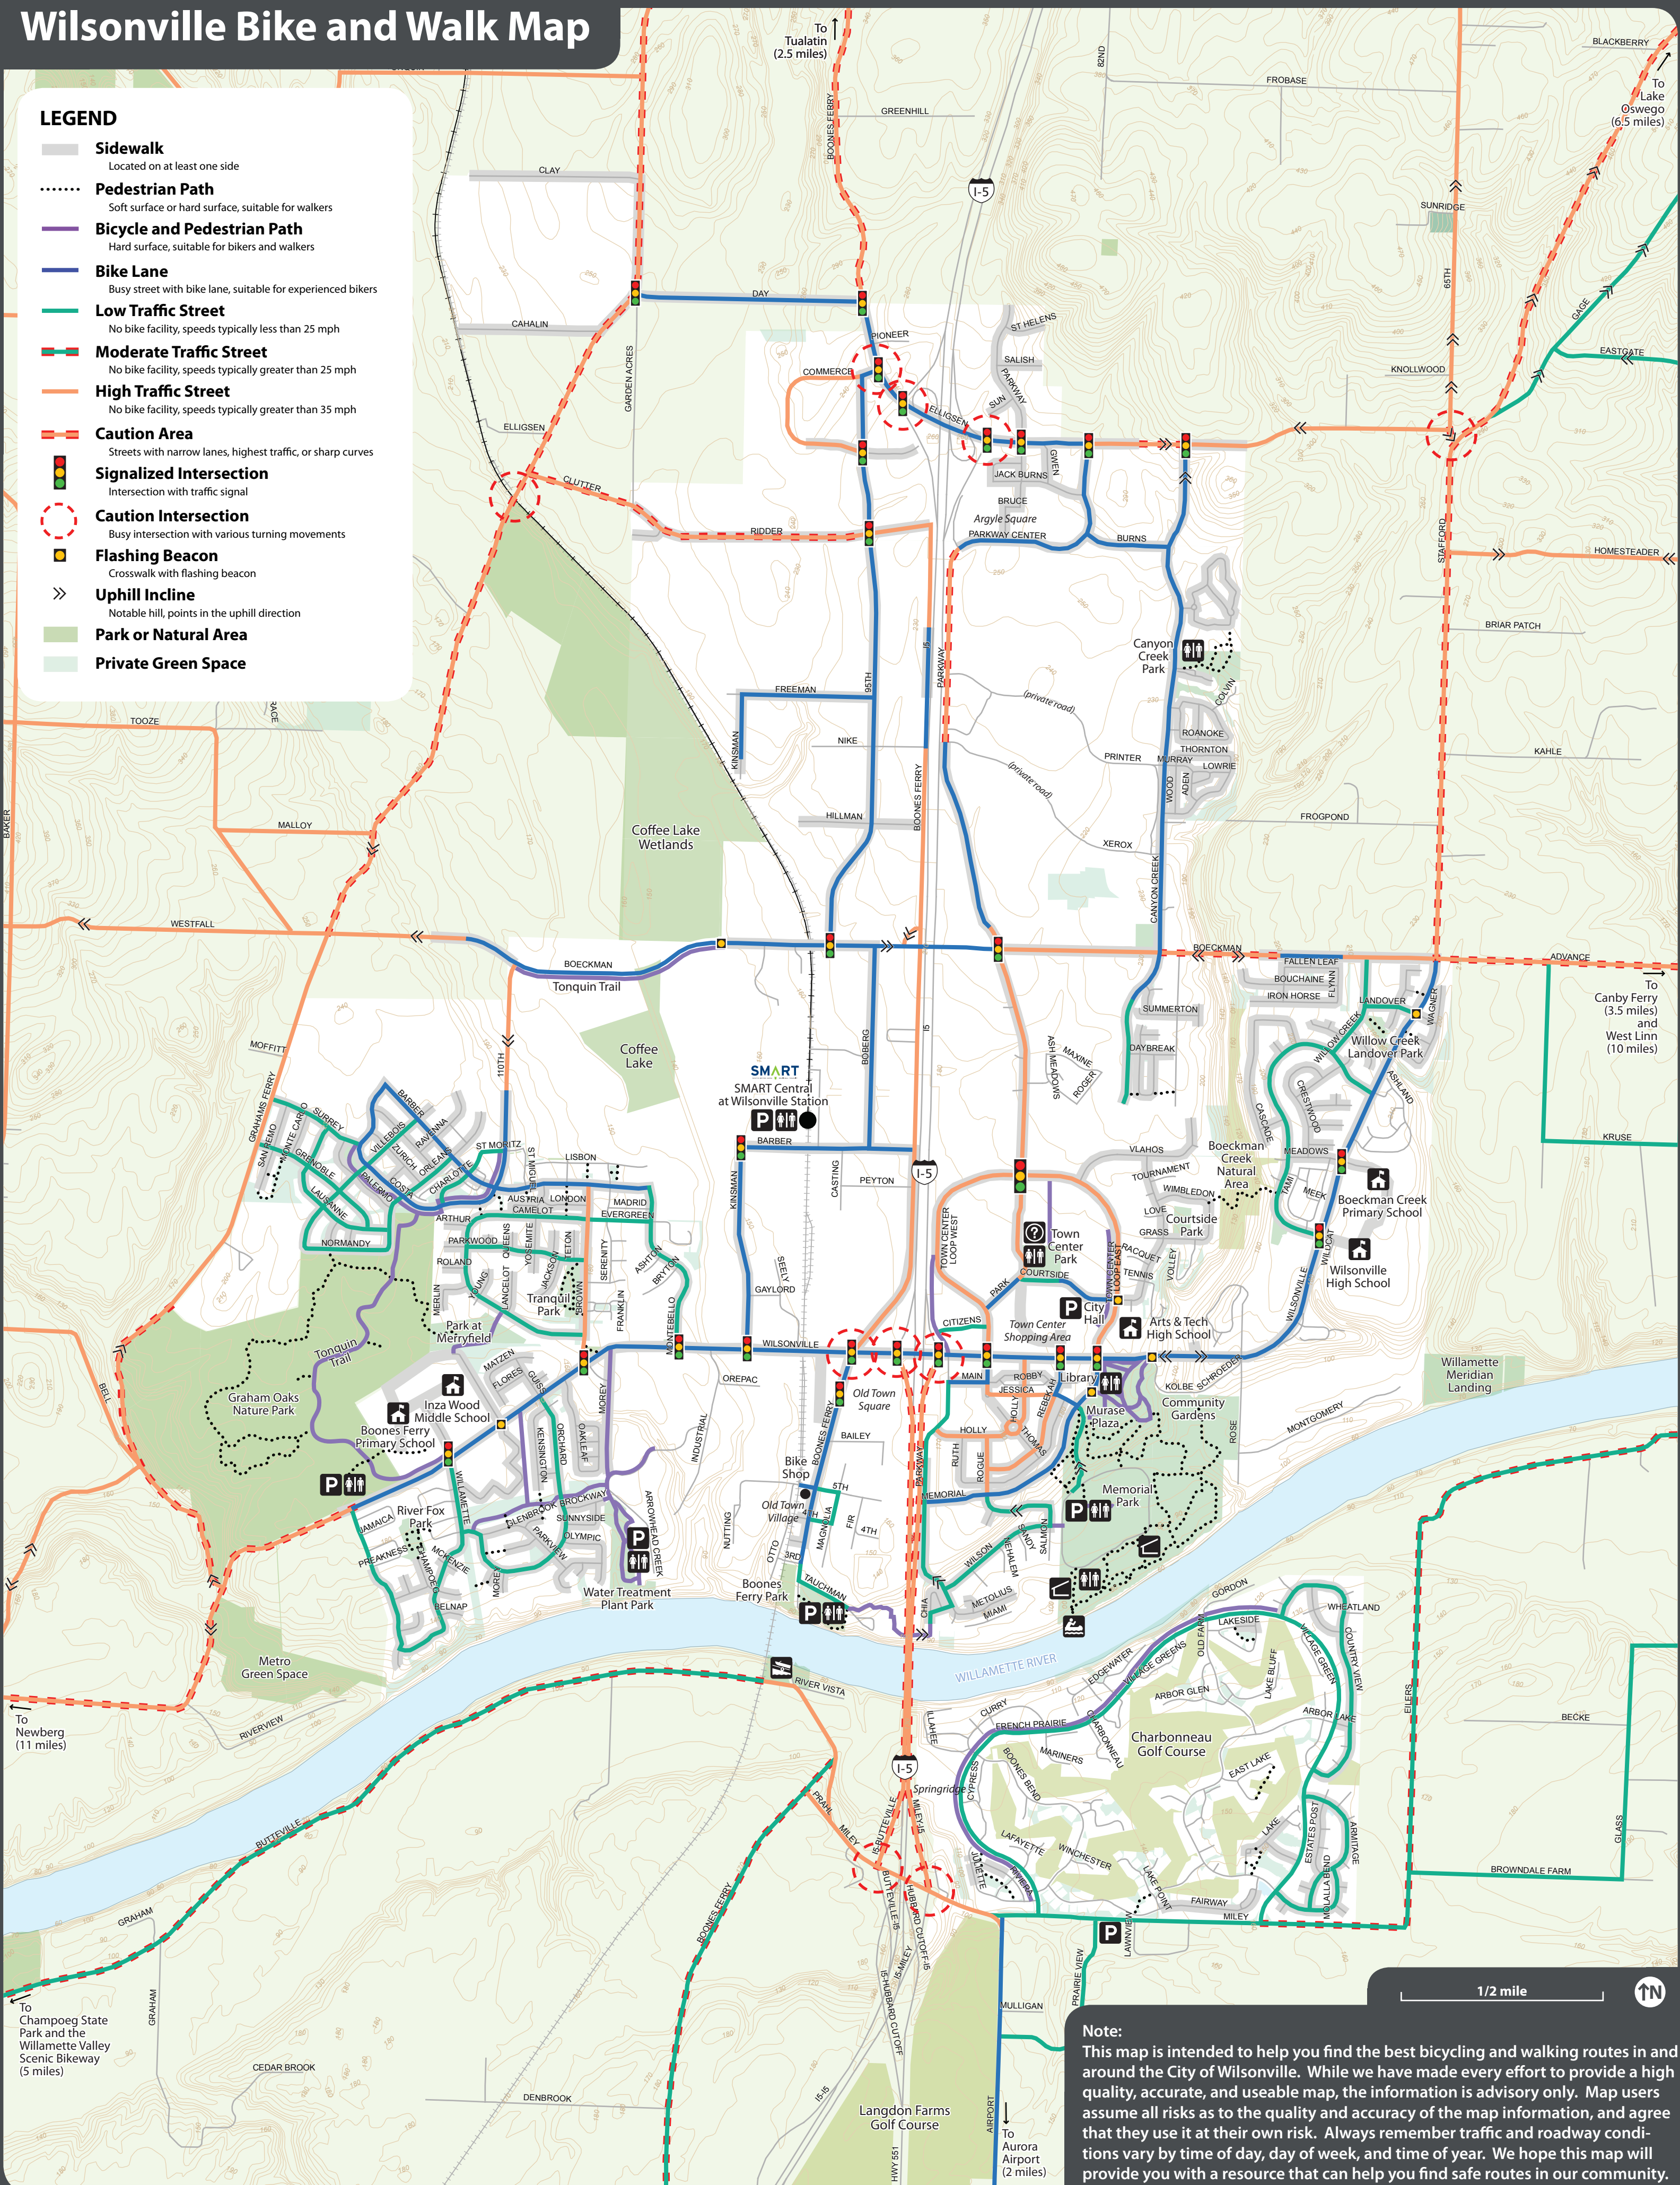

# Wilsonville Bike and Walk Map

## LEGEND

-  **Sidewalk**  
Located on at least one side
-  **Pedestrian Path**  
Soft surface or hard surface, suitable for walkers
-  **Bicycle and Pedestrian Path**  
Hard surface, suitable for bikers and walkers
-  **Bike Lane**  
Busy street with bike lane, suitable for experienced bikers
-  **Low Traffic Street**  
No bike facility, speeds typically less than 25 mph
-  **Moderate Traffic Street**  
No bike facility, speeds typically greater than 25 mph
-  **High Traffic Street**  
No bike facility, speeds typically greater than 35 mph
-  **Caution Area**  
Streets with narrow lanes, highest traffic, or sharp curves
-  **Signalized Intersection**  
Intersection with traffic signal
-  **Caution Intersection**  
Busy intersection with various turning movements
-  **Flashing Beacon**  
Crosswalk with flashing beacon
-  **Uphill Incline**  
Notable hill, points in the uphill direction
-  **Park or Natural Area**
-  **Private Green Space**

### Note:

This map is intended to help you find the best bicycling and walking routes in and around the City of Wilsonville. While we have made every effort to provide a high quality, accurate, and useable map, the information is advisory only. Map users assume all risks as to the quality and accuracy of the map information, and agree that they use it at their own risk. Always remember traffic and roadway conditions vary by time of day, day of week, and time of year. We hope this map will provide you with a resource that can help you find safe routes in our community.

AIRPORT

To Aurora Airport (2 miles)