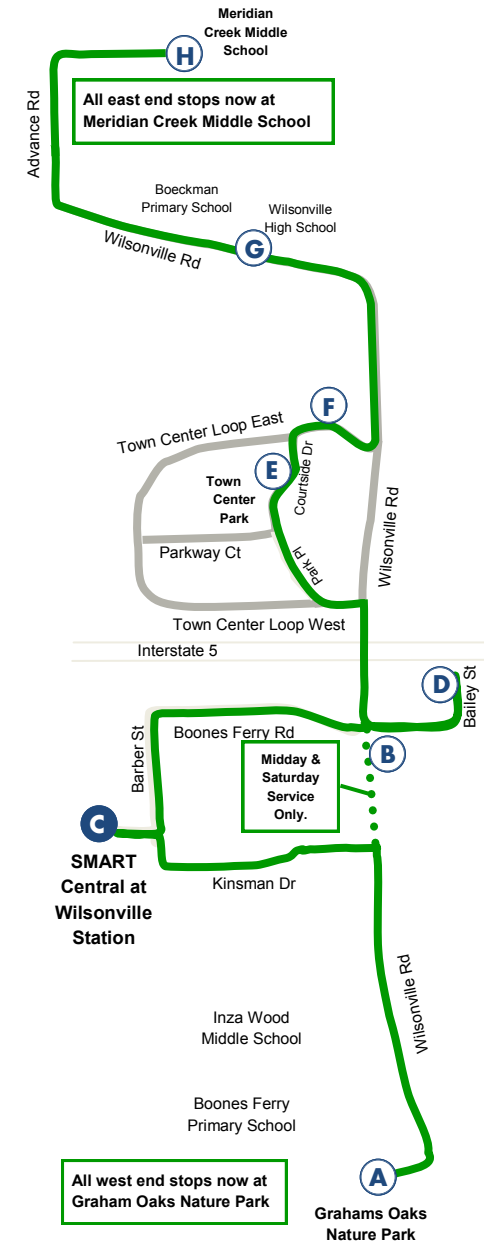

REVISED ROUTE

BEGINS SEPTEMBER 21

Wilsonville Rd

Wilsonville Road to
SMART Central at Wilsonville Station
WEEKDAYS • SATURDAY

4

- A** Graham Oaks Nature Park
- B** Wilsonville Road/Boones Ferry Road
- C** SMART CENTRAL
- D** Bailey Street
- E** City Hall
- F** Town Center E./Wilsonville Road
- G** Wilsonville High School
- H** Meridian Creek Middle School

4 EASTBOUND -
Meridian Creek Middle School
SATURDAY (Except holidays)

	Wilsonville Rd at Boones Ferry Rd	Bailey St	City Hall	Town Ctr. E./Wilsonville Rd.	Wilsonville High School	Meridian Creek Middle School
	A	B	D	E	F	G
Graham Oaks Nature Park						
8:30	8:35	8:37	8:45	8:46	8:50	8:55
9:30	9:35	9:37	9:45	9:46	9:50	9:55
10:30	10:35	10:37	10:45	10:46	10:50	10:55
11:30	11:35	11:37	11:45	11:46	11:50	11:55
1:30	1:35	1:37	1:45	1:46	1:50	1:55
2:30	2:35	2:37	2:45	2:46	2:50	2:55
3:30	3:35	3:37	3:45	3:46	3:50	3:55
4:30	4:35	4:37	4:45	4:46	4:50	4:55

4 WESTBOUND -
to Graham Oaks Park
SATURDAY (Except holidays)

	Town Ctr E./Wilsonville Rd.	City Hall	Bailey St	Wilsonville Rd at Boones Ferry Rd	Graham Oaks Nature Park
	H	G	F	B	A
Meridian Creek Middle School					
9:00	9:03	9:07	9:08	9:15	9:23
10:00	10:03	10:07	10:08	10:15	10:23
11:00	11:03	11:07	11:08	11:15	11:23
12:00	12:03	12:07	12:08	12:15	12:23
2:00	2:03	2:07	2:08	2:15	2:23
3:00	3:03	3:07	3:08	3:15	3:23
4:00	4:03	4:07	4:08	4:15	4:23
5:00	5:03	5:07	5:08	5:15	5:23

PM times in **bold**. Times may be changed by up to 5 minutes without notice to adjust for traffic conditions.

REVISED ROUTE

BEGINS SEPTEMBER 21

Wilsonville Rd

Wilsonville Road to
SMART Central at Wilsonville Station
WEEKDAYS • SATURDAY