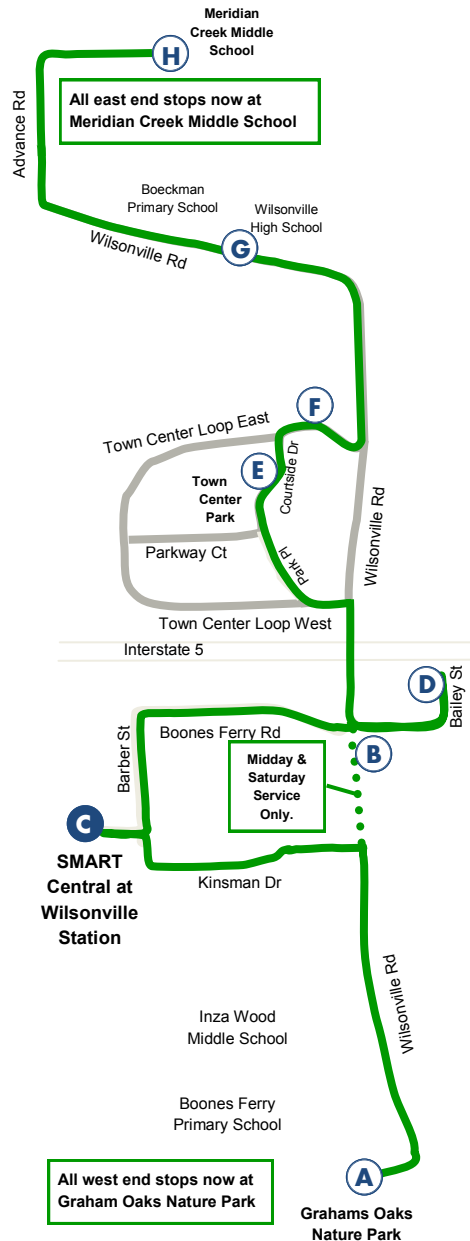

REVISED ROUTE

BEGINS SEPTEMBER 21

Wilsonville Rd

Wilsonville Road to
SMART Central at Wilsonville Station
WEEKDAYS • SATURDAY

4

- A** Graham Oaks Nature Park
- B** Wilsonville Road/Boones Ferry Road
- C** SMART CENTRAL
- D** Bailey Street
- E** City Hall
- F** Town Center E./Wilsonville Road
- G** Wilsonville High School
- H** Meridian Creek Middle School

4 EASTBOUND -
Meridian Creek Middle School
SATURDAY (Except holidays)

	Wilsonville Rd at Boones Ferry Rd	Bailey St	City Hall	Town Ctr. E./Wilsonville Rd.	Wilsonville High School	Meridian Creek Middle School
	A	B	D	E	F	G
Graham Oaks Nature Park						
8:30	8:35	8:37	8:45	8:46	8:50	8:55
9:30	9:35	9:37	9:45	9:46	9:50	9:55
10:30	10:35	10:37	10:45	10:46	10:50	10:55
11:30	11:35	11:37	11:45	11:46	11:50	11:55
1:30	1:35	1:37	1:45	1:46	1:50	1:55
2:30	2:35	2:37	2:45	2:46	2:50	2:55
3:30	3:35	3:37	3:45	3:46	3:50	3:55
4:30	4:35	4:37	4:45	4:46	4:50	4:55

4 WESTBOUND -
to Graham Oaks Park
SATURDAY (Except holidays)

	Town Ctr E./Wilsonville Rd.	City Hall	Bailey St	Wilsonville Rd at Boones Ferry Rd	Graham Oaks Nature Park
	H	G	F	B	A
Meridian Creek Middle School					
9:00	9:03	9:07	9:08	9:15	9:23
10:00	10:03	10:07	10:08	10:15	10:23
11:00	11:03	11:07	11:08	11:15	11:23
12:00	12:03	12:07	12:08	12:15	12:23
2:00	2:03	2:07	2:08	2:15	2:23
3:00	3:03	3:07	3:08	3:15	3:23
4:00	4:03	4:07	4:08	4:15	4:23
5:00	5:03	5:07	5:08	5:15	5:23

PM times in **bold**. Times may be changed by up to 5 minutes without notice to adjust for traffic conditions.

REVISED ROUTE

BEGINS SEPTEMBER 21

Wilsonville Rd

Wilsonville Road to
SMART Central at Wilsonville Station
WEEKDAYS • SATURDAY