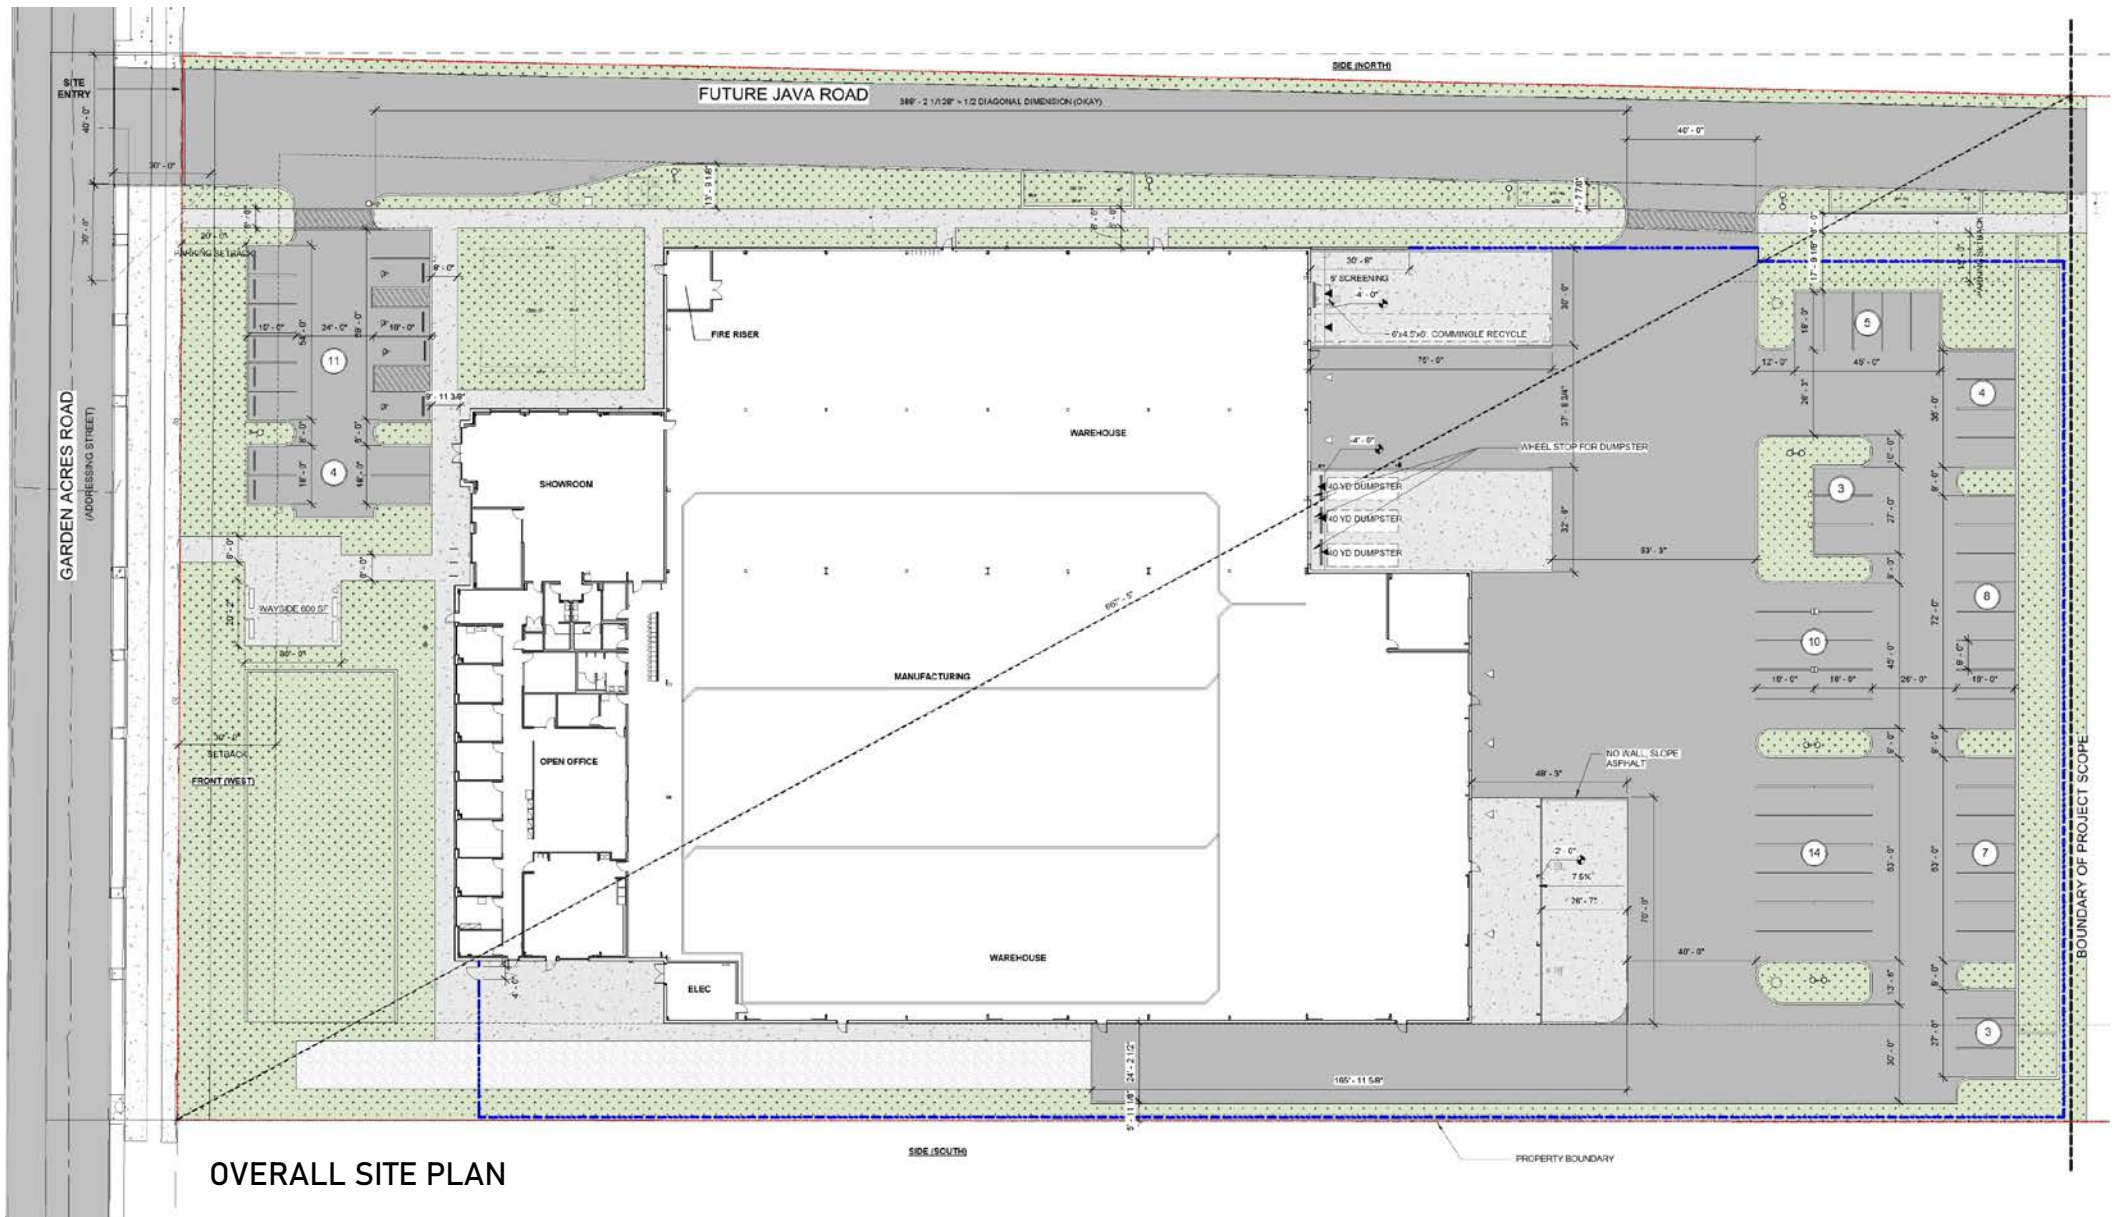

O/O OTTEN + ASSOCIATES
LANDSCAPE ARCHITECTURE

DRB PANEL A PRESENTATION
APRIL 10TH 2023

PRECISION
COUNTERTOPS

MDG
ARCHITECTURE | INTERIORS

**FIRST
FORTY
FEET**

PHJ
CONSTRUCTION INC.

TMR
TM RIPPEY
CONSULTING ENGINEERS

O/O OTTEN + ASSOCIATES
LANDSCAPE ARCHITECTURE

DRB PANEL A PRESENTATION
APRIL 10TH 2023

OVERALL SITE PLAN