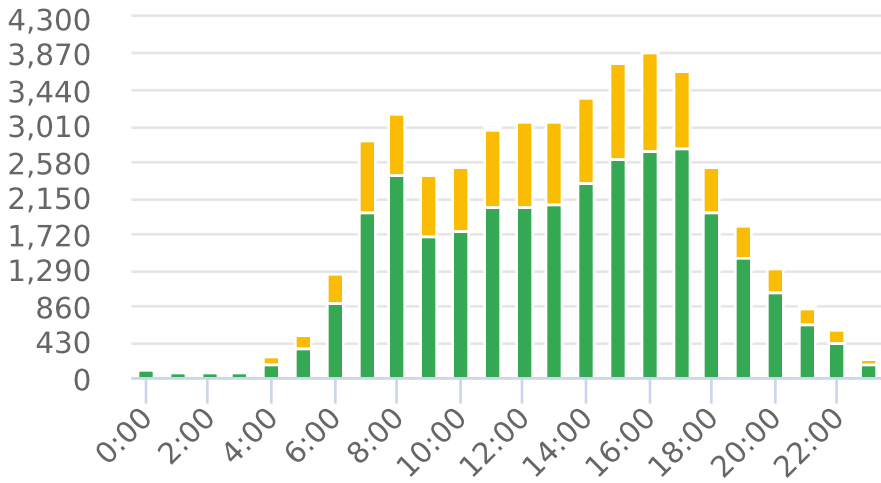

Extended Speed Summary

Canyon at Murray St, NB

Start: 2024-02-01
 End: 2024-02-16
 Times: 0:00:00-23:59:59

Violation Threshold: Speed Limit + 10
 Speed Range: 1 to 75

Overall Summary

Total Days of Data: 16
 Speed Limit: 35
 Average Speed: 32.16
 50th Percentile Speed: 33.34
 85th Percentile Speed: 37.29
 Pace Speed Range: 29-39

Minimum Speed: 5
 Maximum Speed: 59
 Display Mode: Speed Display
 Average Volume per Day: 2778.9
 Total Volume: 44463

● Violators ● Inside Threshold ● Compliant

● Vehicles Slowed ● Other

● Speed Limit ● Average Speed ● 50% Speed ● 85% Speed