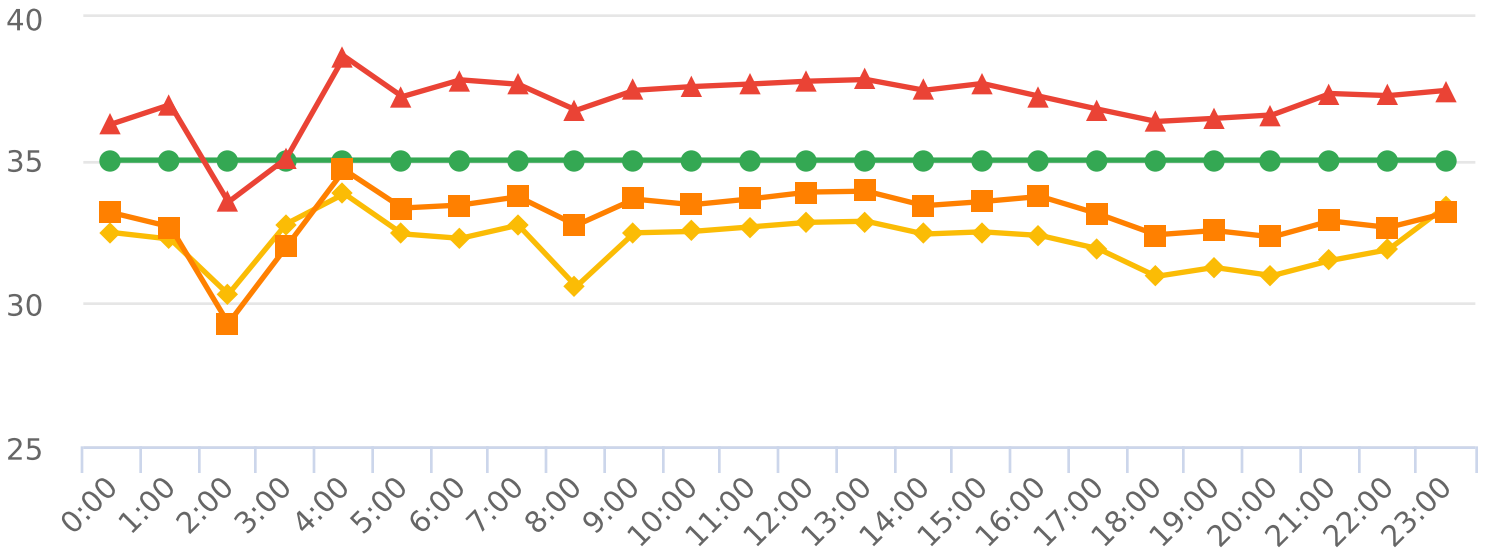

Extended Speed Summary

Canyon at Murray St, NB

Start: 2024-02-01
 End: 2024-02-16
 Times: 0:00:00-23:59:59

Violation Threshold: Speed Limit + 10
 Speed Range: 1 to 75

Overall Summary

Total Days of Data: 16
 Speed Limit: 35
 Average Speed: 32.16
 50th Percentile Speed: 33.34
 85th Percentile Speed: 37.29
 Pace Speed Range: 29-39

Minimum Speed: 5
 Maximum Speed: 59
 Display Mode: Speed Display
 Average Volume per Day: 2778.9
 Total Volume: 44463

● Violators ● Inside Threshold ● Compliant

● Vehicles Slowed ● Other

● Speed Limit ● Average Speed ● 50% Speed ● 85% Speed