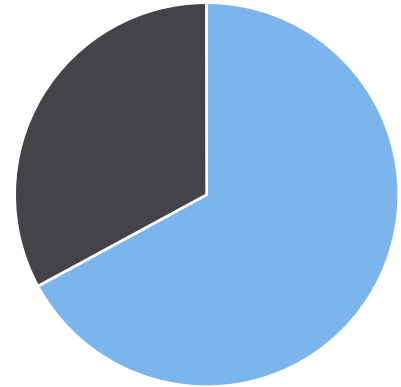

Extended Speed Summary

Canyon at Murray St, NB

Start: 2024-02-01
 End: 2024-02-16
 Times: 0:00:00-23:59:59

Violation Threshold: Speed Limit + 10
 Speed Range: 1 to 75

Overall Summary

Total Days of Data: 16
 Speed Limit: 35
 Average Speed: 32.16
 50th Percentile Speed: 33.34
 85th Percentile Speed: 37.29
 Pace Speed Range: 29-39

Minimum Speed: 5
 Maximum Speed: 59
 Display Mode: Speed Display
 Average Volume per Day: 2778.9
 Total Volume: 44463

● Violators ● Inside Threshold ● Compliant

● Vehicles Slowed ● Other

● Speed Limit ● Average Speed ● 50% Speed ● 85% Speed