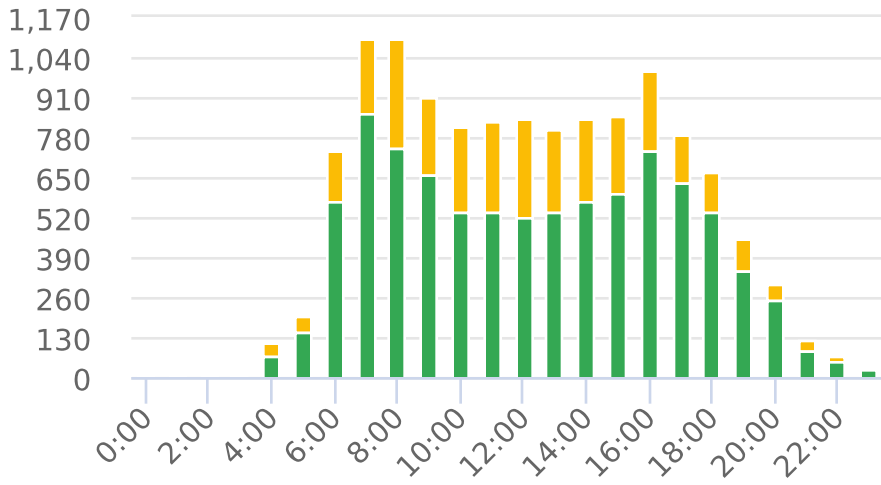

Start: 2025-01-22
 End: 2025-02-12
 Times: 0:00:00-23:59:59

Violation Threshold: Speed Limit + 10
 Speed Range: 1 to 75

Overall Summary

Total Days of Data: 22
 Speed Limit: 25
 Average Speed: 23.66
 50th Percentile Speed: 23.51
 85th Percentile Speed: 26.77
 Pace Speed Range: 19-29

Minimum Speed: 15
 Maximum Speed: 46
 Display Mode: Speed Display
 Average Volume per Day: 575.2
 Total Volume: 12654

● Violators ● Inside Threshold ● Compliant ● Vehicles Slowed ● Other

● Speed Limit ● Average Speed ● 50% Speed ● 85% Speed

Start: 2025-01-22

End: 2025-02-12

Times: 0:00:00-23:59:59

Volume by Speed

Orchard 2025, NB

Speed Bins: Size 5, Range 1 to 50

Time View: By Hour (Total Volumes)

Time	1 to 5	6 to 10	11 to 15	16 to 20	21 to 25	26 to 30	31 to 35	36 to 40	41 to 45	46 to 50	Avg Speed	Total
0:00	0	0	1	7	5	3	0	0	0	0	21.9	16
1:00	0	0	0	2	5	1	0	0	0	0	21.6	8
2:00	0	0	0	0	10	3	0	0	0	0	24.5	13
3:00	0	0	1	1	7	3	0	0	0	0	22.6	12
4:00	0	0	0	21	48	38	3	1	0	0	24.2	111
5:00	0	0	1	34	111	47	4	1	0	0	23.6	198
6:00	0	0	8	140	420	161	11	2	0	0	23.2	742
7:00	0	0	16	211	628	221	26	3	0	0	23.2	1105
8:00	0	0	8	164	571	303	51	2	0	0	24.0	1099
9:00	0	0	7	154	502	217	27	2	0	0	23.6	909
10:00	0	0	5	119	414	247	29	3	0	0	24.0	817
11:00	0	0	10	112	413	253	44	0	0	0	24.3	832
12:00	0	0	10	111	401	285	37	1	0	0	24.4	845
13:00	0	0	8	130	402	238	26	4	0	1	24.1	809
14:00	0	0	12	119	442	240	30	2	0	0	23.9	845
15:00	0	0	16	124	461	217	30	3	0	0	23.8	851
16:00	0	0	10	191	533	242	24	2	1	0	23.4	1003
17:00	0	0	12	163	455	142	14	1	0	0	22.9	787
18:00	0	0	1	135	399	117	18	3	0	0	23.2	673
19:00	0	0	4	99	245	96	11	1	0	0	23.1	456
20:00	0	0	2	62	185	48	6	1	0	0	23.0	304
21:00	0	0	1	24	65	26	3	2	0	0	23.7	121
22:00	0	0	0	15	33	14	4	1	0	0	23.6	67
23:00	0	0	0	9	19	1	2	0	0	0	22.3	31
Total	0	0	133	2147	6774	3163	400	35	1	1	23.7	12654

Start: 2025-01-22
End: 2025-02-12
Times: 0:00:00-23:59:59

Speed Bins: Size 5, Range 1 to 50
Time View: By Hour (Total Volumes)

Total Volume by Speed Distribution

Volume over Time