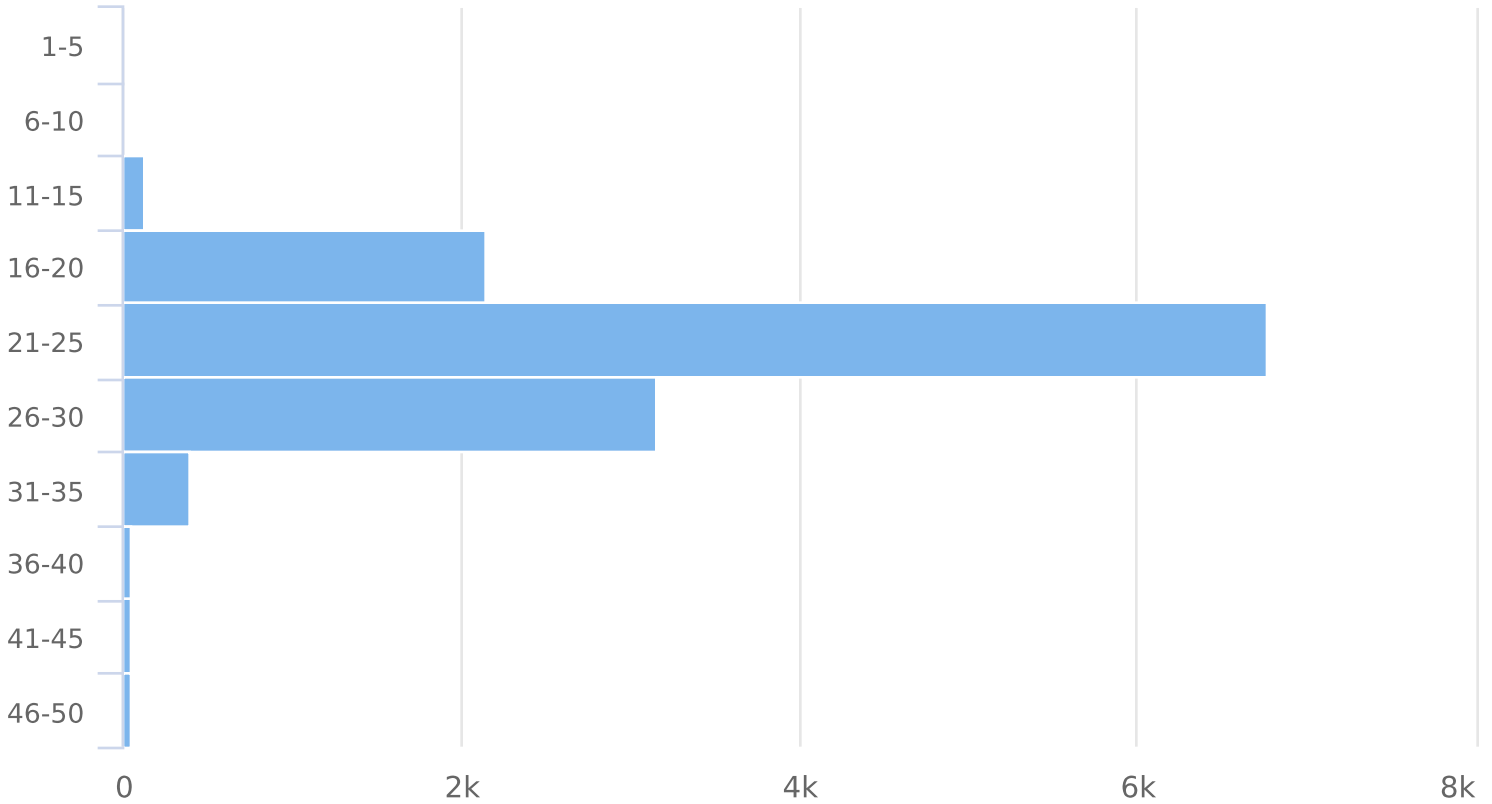

Start: 2025-01-22

End: 2025-02-12

Times: 0:00:00-23:59:59

Volume by Speed

Orchard 2025, NB

Speed Bins: Size 5, Range 1 to 50

Time View: By Hour (Total Volumes)

Time	1 to 5	6 to 10	11 to 15	16 to 20	21 to 25	26 to 30	31 to 35	36 to 40	41 to 45	46 to 50	Avg Speed	Total
0:00	0	0	1	7	5	3	0	0	0	0	21.9	16
1:00	0	0	0	2	5	1	0	0	0	0	21.6	8
2:00	0	0	0	0	10	3	0	0	0	0	24.5	13
3:00	0	0	1	1	7	3	0	0	0	0	22.6	12
4:00	0	0	0	21	48	38	3	1	0	0	24.2	111
5:00	0	0	1	34	111	47	4	1	0	0	23.6	198
6:00	0	0	8	140	420	161	11	2	0	0	23.2	742
7:00	0	0	16	211	628	221	26	3	0	0	23.2	1105
8:00	0	0	8	164	571	303	51	2	0	0	24.0	1099
9:00	0	0	7	154	502	217	27	2	0	0	23.6	909
10:00	0	0	5	119	414	247	29	3	0	0	24.0	817
11:00	0	0	10	112	413	253	44	0	0	0	24.3	832
12:00	0	0	10	111	401	285	37	1	0	0	24.4	845
13:00	0	0	8	130	402	238	26	4	0	1	24.1	809
14:00	0	0	12	119	442	240	30	2	0	0	23.9	845
15:00	0	0	16	124	461	217	30	3	0	0	23.8	851
16:00	0	0	10	191	533	242	24	2	1	0	23.4	1003
17:00	0	0	12	163	455	142	14	1	0	0	22.9	787
18:00	0	0	1	135	399	117	18	3	0	0	23.2	673
19:00	0	0	4	99	245	96	11	1	0	0	23.1	456
20:00	0	0	2	62	185	48	6	1	0	0	23.0	304
21:00	0	0	1	24	65	26	3	2	0	0	23.7	121
22:00	0	0	0	15	33	14	4	1	0	0	23.6	67
23:00	0	0	0	9	19	1	2	0	0	0	22.3	31
Total	0	0	133	2147	6774	3163	400	35	1	1	23.7	12654

Start: 2025-01-22
End: 2025-02-12
Times: 0:00:00-23:59:59

Speed Bins: Size 5, Range 1 to 50
Time View: By Hour (Total Volumes)

Total Volume by Speed Distribution

Volume over Time