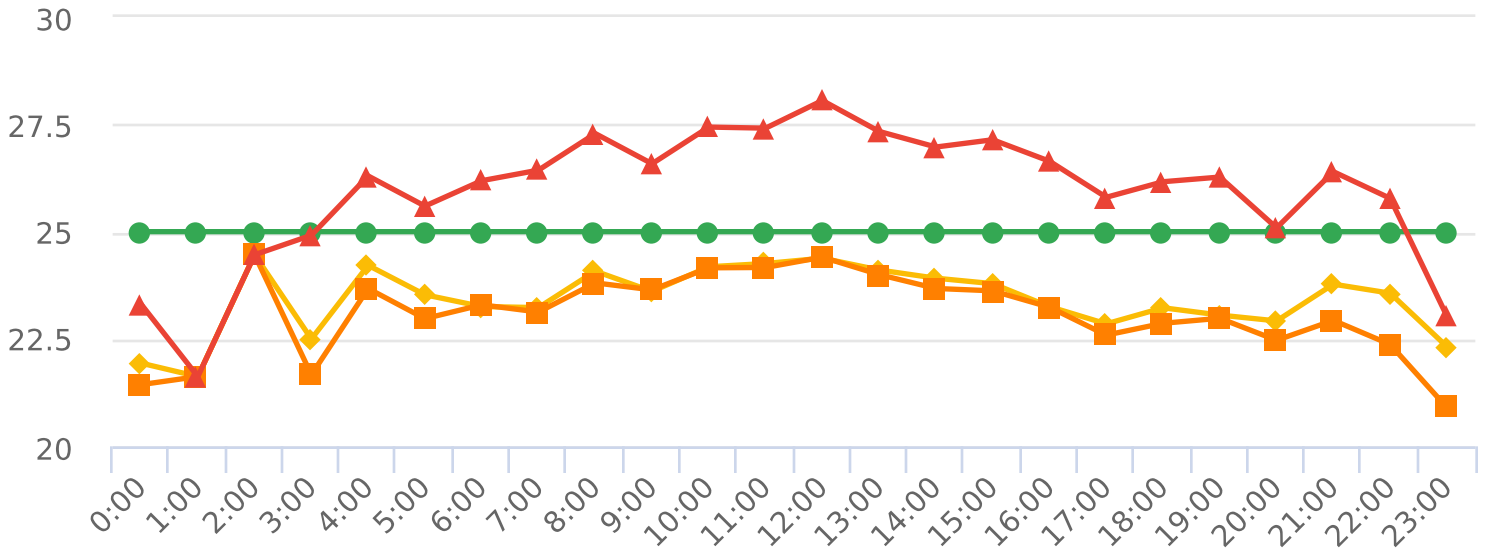

Start: 2025-01-22
 End: 2025-02-12
 Times: 0:00:00-23:59:59

Violation Threshold: Speed Limit + 10
 Speed Range: 1 to 75

Overall Summary

Total Days of Data: 22
 Speed Limit: 25
 Average Speed: 23.66
 50th Percentile Speed: 23.51
 85th Percentile Speed: 26.77
 Pace Speed Range: 19-29

Minimum Speed: 15
 Maximum Speed: 46
 Display Mode: Speed Display
 Average Volume per Day: 575.2
 Total Volume: 12654

● Violators ● Inside Threshold ● Compliant ● Vehicles Slowed ● Other

● Speed Limit ● Average Speed ● 50% Speed ● 85% Speed

Start: 2025-01-22

End: 2025-02-12

Times: 0:00:00-23:59:59

Volume by Speed

Orchard 2025, NB

Speed Bins: Size 5, Range 1 to 50

Time View: By Hour (Total Volumes)

Time	1 to 5	6 to 10	11 to 15	16 to 20	21 to 25	26 to 30	31 to 35	36 to 40	41 to 45	46 to 50	Avg Speed	Total
0:00	0	0	1	7	5	3	0	0	0	0	21.9	16
1:00	0	0	0	2	5	1	0	0	0	0	21.6	8
2:00	0	0	0	0	10	3	0	0	0	0	24.5	13
3:00	0	0	1	1	7	3	0	0	0	0	22.6	12
4:00	0	0	0	21	48	38	3	1	0	0	24.2	111
5:00	0	0	1	34	111	47	4	1	0	0	23.6	198
6:00	0	0	8	140	420	161	11	2	0	0	23.2	742
7:00	0	0	16	211	628	221	26	3	0	0	23.2	1105
8:00	0	0	8	164	571	303	51	2	0	0	24.0	1099
9:00	0	0	7	154	502	217	27	2	0	0	23.6	909
10:00	0	0	5	119	414	247	29	3	0	0	24.0	817
11:00	0	0	10	112	413	253	44	0	0	0	24.3	832
12:00	0	0	10	111	401	285	37	1	0	0	24.4	845
13:00	0	0	8	130	402	238	26	4	0	1	24.1	809
14:00	0	0	12	119	442	240	30	2	0	0	23.9	845
15:00	0	0	16	124	461	217	30	3	0	0	23.8	851
16:00	0	0	10	191	533	242	24	2	1	0	23.4	1003
17:00	0	0	12	163	455	142	14	1	0	0	22.9	787
18:00	0	0	1	135	399	117	18	3	0	0	23.2	673
19:00	0	0	4	99	245	96	11	1	0	0	23.1	456
20:00	0	0	2	62	185	48	6	1	0	0	23.0	304
21:00	0	0	1	24	65	26	3	2	0	0	23.7	121
22:00	0	0	0	15	33	14	4	1	0	0	23.6	67
23:00	0	0	0	9	19	1	2	0	0	0	22.3	31
Total	0	0	133	2147	6774	3163	400	35	1	1	23.7	12654

Start: 2025-01-22
End: 2025-02-12
Times: 0:00:00-23:59:59

Speed Bins: Size 5, Range 1 to 50
Time View: By Hour (Total Volumes)

Total Volume by Speed Distribution

Volume over Time